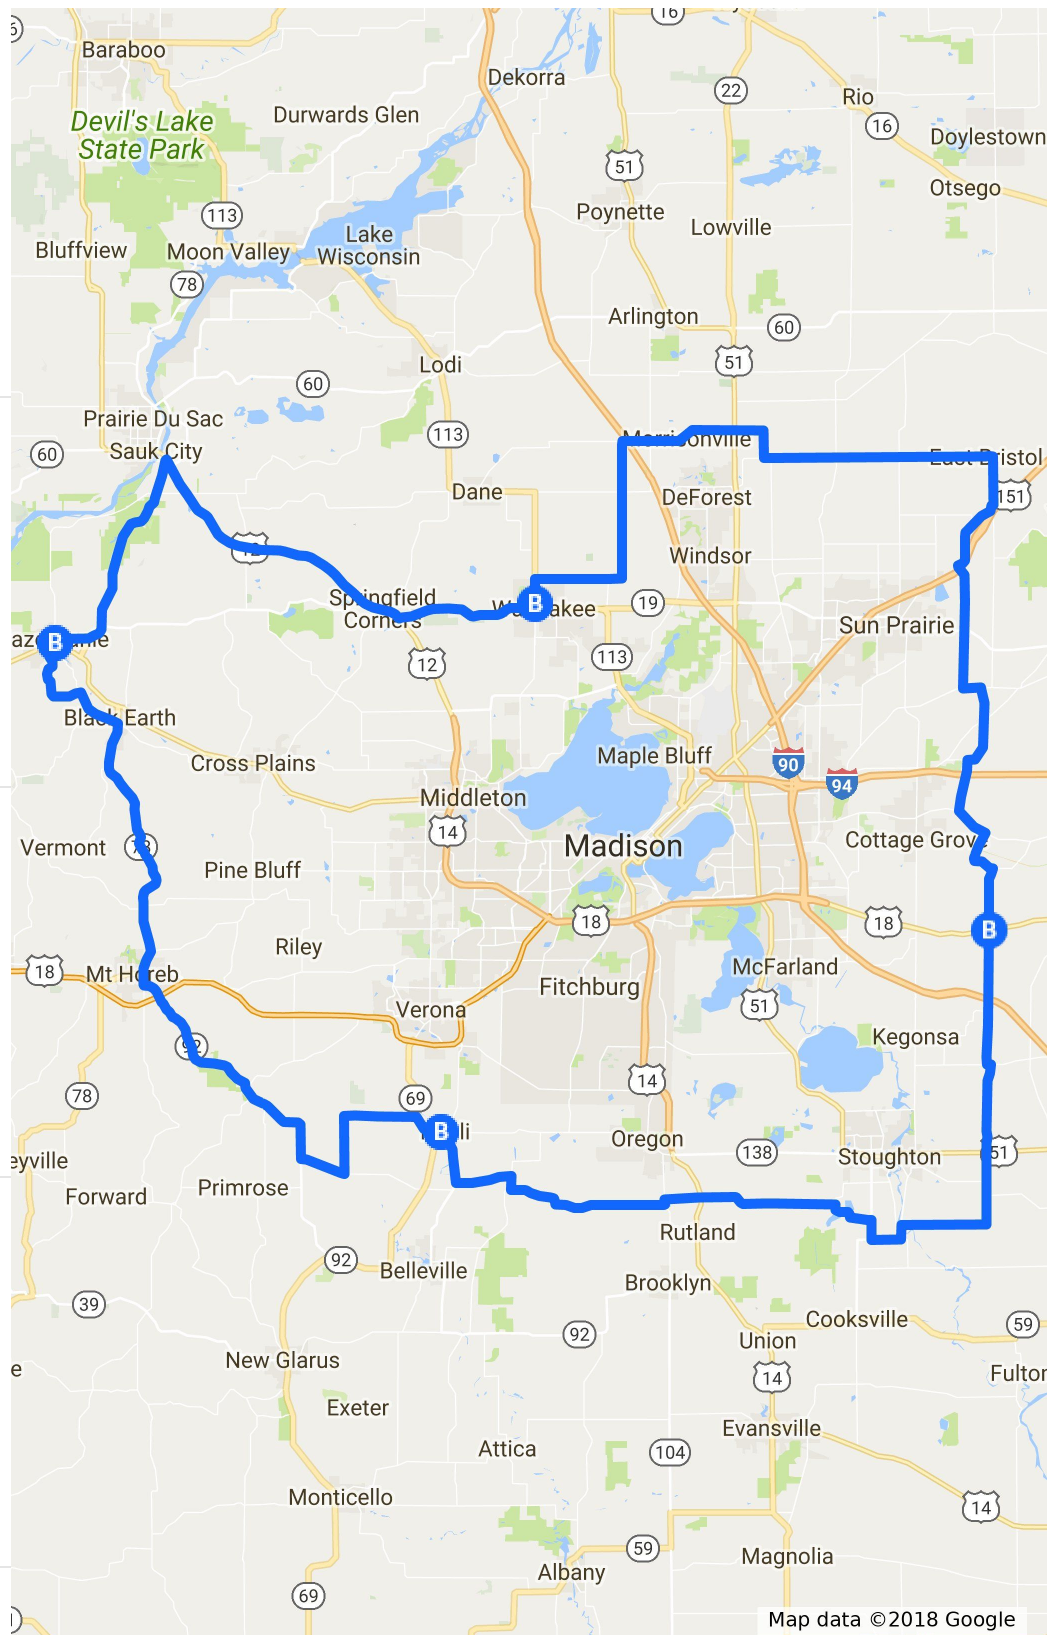

Rita's Ride 2018

Directions from Rex's Innkeeper to Nora's Two

A

Rex's Innkeeper, North Century Avenue, Waunakee, WI, USA

B

Nora's Two, U.S. 12, Deerfield, WI, USA

Directions from Nora's Two to Paoli Bar and Grill

A

Nora's Two, U.S. 12, Deerfield, WI, USA

B

1407 Range Trail, Verona, WI 53593, USA

Directions Paoli Bar and Grill to The Old Feed Mill

A

1407 Range Trail, Verona, WI 53593, USA

B

114 Cramer St, Mazomanie, WI 53560, USA

Directions from The Old Feed Mill to Rex's Innkeeper

A

211 Cramer St, Mazomanie, WI 53560, USA

B

301 N Century Ave, Waunakee, WI 53597, USA

This is a Lung Cancer benefit ride. It is in 4 legs with a stop ending each leg.

Rita's Ride 2018 Leg 1

Drive 42 mi, 59 minutes

Rex's Innkeeper - 301-329 N Century Ave, Waunakee, WI 53597, USA

Head north on N Century Ave

0.840 mi

Turn right onto Easy St

2.54 mi

Turn left onto Co Hwy I/Easy St Continue to follow Co Hwy I